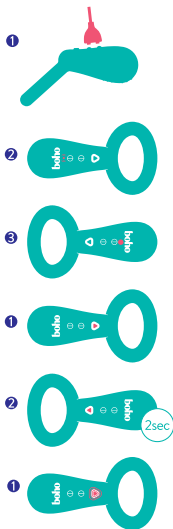

boho

Cyan

En

- 1 Connect the metallic contact points of the enclosed magnetic USB charger with the magnetic buttons of the toy.
- 2 The flashing light indicates that the toy is charging.
- 3 When the flashing stops, the toy is fully charged.
- 1 To switch on, briefly press the button once.
- 2 To switch off, press and hold the button for 2 seconds.
- 1 To change vibration modes, repeatedly press the button.

SAFETY INSTRUCTIONS

Put on the penis ring only when half erect, so there is still enough space for comfortable adjustment. A product that fits too tightly can cause circulatory problems and other injuries. Don't wear the product for more than 30 minutes. In case you feel pain and/or discomfort during use, you should stop using the product immediately and refrain from further use. Do not use the product if you use a pacemaker, or have swollen or inflamed skin.