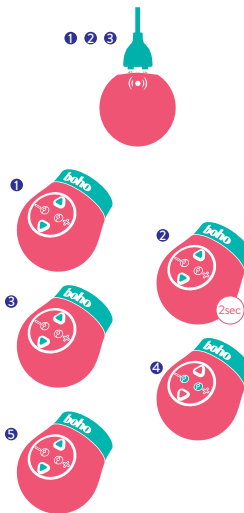

AZURA

En

- 1 Connect the metallic contact points of the enclosed magnetic USB charger with the magnetic buttons of the toy.
- 2 The flashing light indicates that the toy is charging.
- 3 When the flashing stops, the toy is fully charged.

- 1 To switch the motor on, briefly press one of the two arrow buttons.
- 2 To switch the motor off, press and hold one of the arrow buttons for 2 seconds.
- 3 To cycle through vibration modes, briefly press one of the two arrow buttons.
- 4 To increase or decrease the vibration intensity, press the silver plus or minus button.
- 5 **NOTE:** To switch the button lock on or off, briefly press and hold both arrow buttons at the same time.